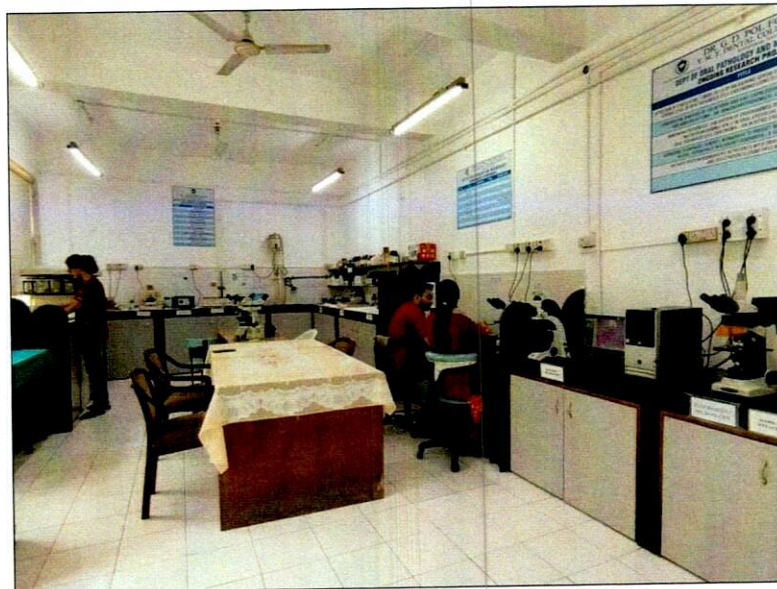

Dr. G. D. Pol Foundation Y.M.T DENTAL COLLEGE & HOSPITAL

Dept. of Oral and Maxillofacial Pathology and Microbiology – Research room

*M. J. Vaidya*

**PROFESSOR AND HEAD**  
Dept. of Oral Pathology and Microbiology  
Dr. G. D. Pol Foundation  
YMT Dental College & Hospital  
Kharghar, Navi Mumbai